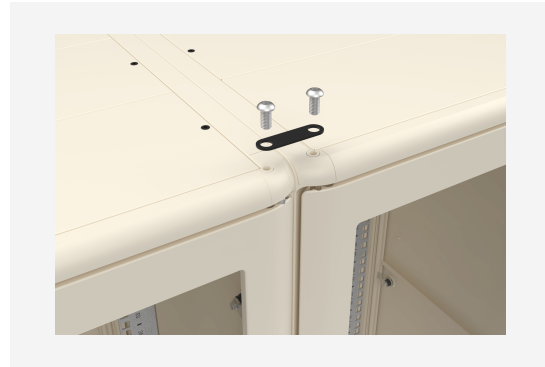

IBS ASSEMBLY KIT S1/F1

IBS 2 X1 Tak

IBS ASSEMBLY KIT S1/F1

#### IBS 2 X1-S

- IBS 2 X1-S is a kit for connecting 2 F1 / S1 cabinets.
- Mounted in the roof, will not obstruct sidepanels between the connected cabinets.
- Delivered in a package of 2 pcs.