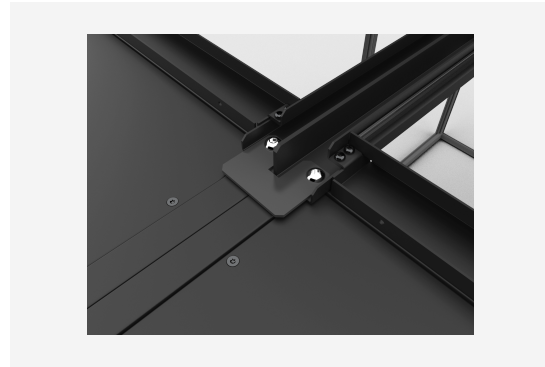

IBS 3 X1

IBS 3 X1 Roof

IBS 3 X1

IBS 3 X1 Roof

NAMN	IBS 3 X1 ROOF	PRODUKT EAN	7330701096075
ART. NR	57108	TULL TARIFKOD	94039910
ENUMMER	2503674		
FÄRG	BLACK		
URSPRUNGLAND	SWEDEN		

Teknisk information och certifikat

- Connection kit for connecting 2 F1/S1 cabinets.
- Mounted in the roof M10 of F1/S1.
- Will work with aisle containment products from Enoc System.
- Black RAL 9005.
- Delivered in package of 2 pcs including fixing material.