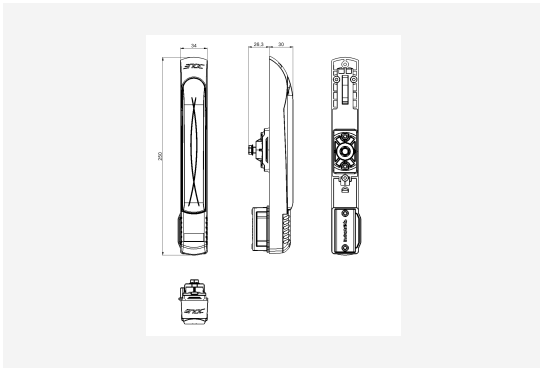

HANDLE LOCK

LS 95 X1

HANDLE LOCK

LS 95 X1

NAMN

LS 95 X1

ART. NR

50841

ENUMMER	2506162	PRODUKT EAN	7330701044168
URSPRUNGSLAND	SWEDEN	ETIM	EC000327
		TULL TARIFKOD	94039910

Teknisk information och certifikat

- IL101 cylinder standard
- Possible to fit ASSA oval cylinder 30 mm with accessory ADA 01, 50843.
- Possible to change to DIN profile cylinder 30/10 mm.
- Possible to change to push button with accessory ADA 04, 50844
- Standard front on F1 and front and back on S1.
- **2025 update = New placement on Enoc logo.**

Leveransbeskrivning

Deliverydescription LS 95 X1

Complete LS 95 lift handle
Lock with securitycylinder C101
2 keys C101
Cam for F1/S1 cabinets