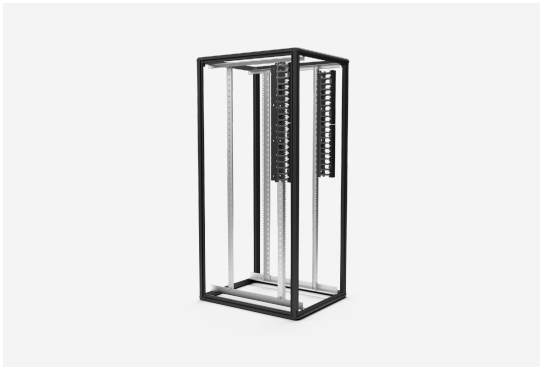

CT1 PREMIUM CABLE TRAY G2

CT1 21 G2

CT1 PREMIUM CABLE TRAY G2

# CT1 21 G2

NAMN  
ART. NR

CT1 21 G2  
56973

ENUMMER	<b>2506313</b>	PRODUKT EAN	<b>7330701106132</b>
BREDD	<b>88 MM</b>	TULL TARIFKOD	<b>94039910</b>
DJUP	<b>167 MM</b>		
HÖJD	<b>888 MM</b>		
FÄRG	<b>BLACK</b>		
URSPRUNGLAND	<b>SWEDEN</b>		

## Teknisk information och certifikat

---

- Metal tray with plastic fingers and metal lid.
- Available in 21, 26, 42 HU and 47 HU version.
- 21, 26 HU version with 2 lids and 42, 47 HU version with 4 lids.
- Lids are hinged both left and right. They can also be removed completely.
- Back of tray have openings for cables going in the depth direction. It is also equipped with holes for cable holders.
- 42 and 47 HU versions are divided into 2 parts, which can be placed individually.
- Possible to fit CTD S/L in the back of the tray.
- KM cagenut fixing (not included).
- Delivered 1 pc.