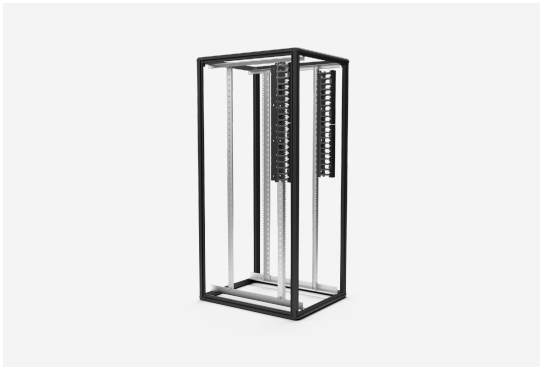

CT1 PREMIUM CABLE TRAY G2

CT1 26 G2

CT1 PREMIUM CABLE TRAY G2

CT1 26 G2

NAMN
ART. NR

CT1 26 G2
56974

ENUMMER	2506314	PRODUKT EAN	7330701106149
BREDD	88 MM	TULL TARIFKOD	94039910
DJUP	167 MM		
HÖJD	1110 MM		
FÄRG	BLACK		
URSPRUNGLAND	SWEDEN		

Teknisk information och certifikat

- Metal tray with plastic fingers and metal lid.
- Available in 21, 26, 42 HU and 47 HU version.
- 21, 26 HU version with 2 lids and 42, 47 HU version with 4 lids.
- Lids are hinged both left and right. They can also be removed completely.
- Back of tray have openings for cables going in the depth direction. It is also equipped with holes for cable holders.
- 42 and 47 HU versions are divided into 2 parts, which can be placed individually.
- Possible to fit CTD S/L in the back of the tray.
- KM cagenut fixing (not included).
- Delivered 1 pc.