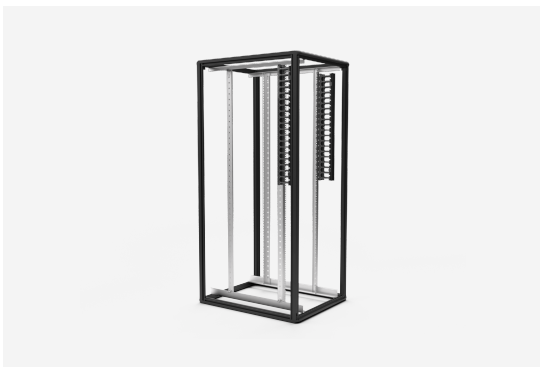

CT3 BASIC CABLE TRAY G2

CT3 21 G2

CT3 BASIC CABLE TRAY G2

CT3 21 G2

NAMN
ART. NR

CT3 21 G2
56979

ENUMMER	2506317	PRODUKT EAN	7330701106194
BREDD	72 MM	TULL TARIFKOD	94039910
DJUP	165 MM		
HÖJD	888 MM		
FÄRG	BLACK		
URSPRUNGLAND	SWEDEN		

Teknisk information och certifikat

- Metal tray with plastic fingers and metal lid.
- Available in 21 and 42 HU version.
- 21 HU version with 1 lid and 42 HU version with 2 lids.
- Lid is hinged on both left and right. It can also be removed completely.
- 42 HU version is divided into 2 parts, which can be placed individually.
- KM cagenut fixing (not included).
- Delivered 1 pc.