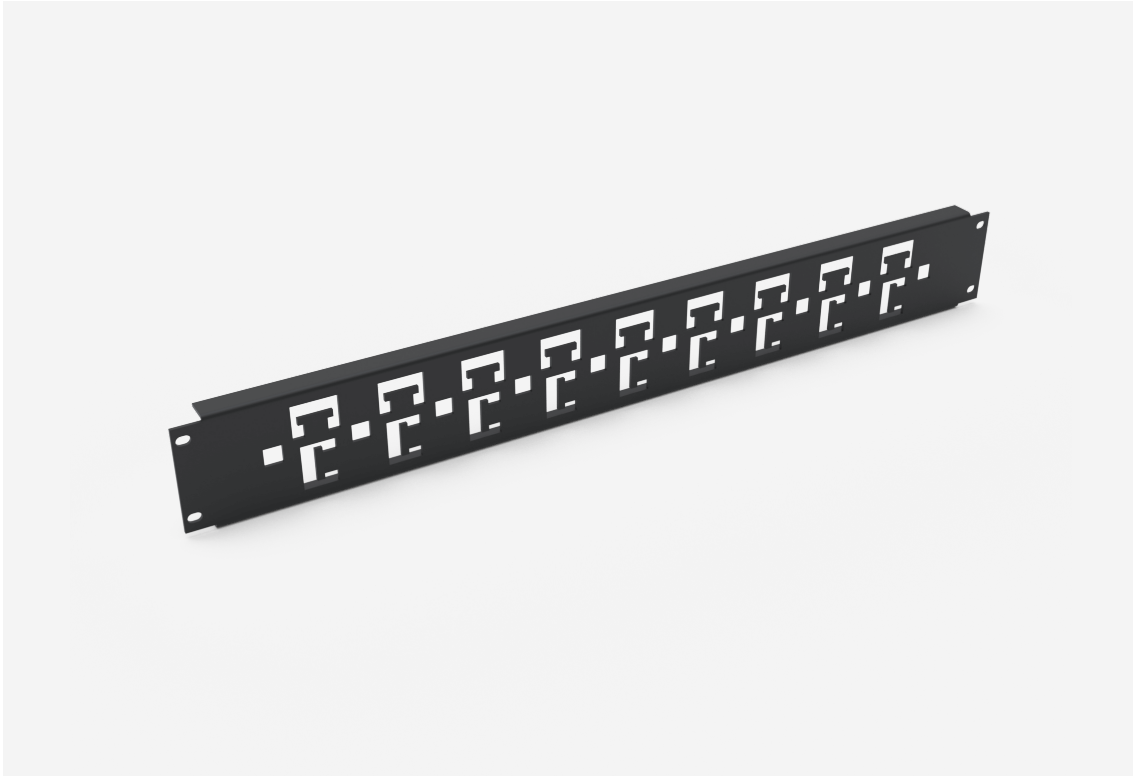

KHD HORIZONTAL CABLE HOLDER

KHD 6 X1-S

**KHD HORIZONTAL CABLE HOLDER****KHD 6 X1-S**

NAMN	KHD 6 X1-S	PRODUKT EAN	7330701090301
ART. NR	56531	ETIM	EC002624
ENUMMER	2500789	TULL TARIFKOD	94039910
BREDD	492 MM		
DJUP	62 MM		
HÖJD	14 MM		
FÄRG	BLACK		
URSPRUNGLAND	SWEDEN		

Teknisk information och certifikat

- Cable and accessory holder for fixing in the side of F1/S1/F3.
- Fixed directly into the frames corner post.

- Ready for Enoc sliding fixing system.
- All fixing material included.
- Surface treatment, textured black RAL 9005.