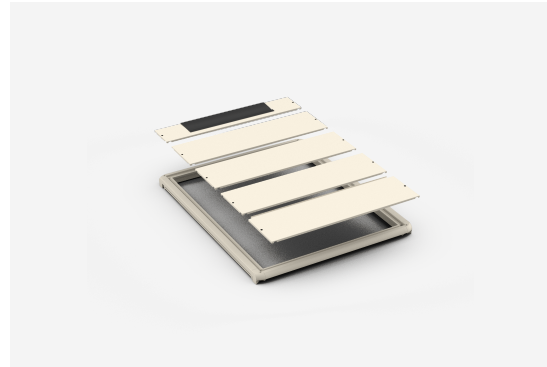

TP/TPE/TPKG ROOF ACCESSORIES S1/F1

TP 62 X1

TP/TPE/TPKG ROOF ACCESSORIES S1/F1

TP 62 X1

NAMN

TP 62 X1

ART. NR

56901

ENUMMER	2500726	PRODUKT EAN	7330701094002
BREDD	600 MM	ETIM	EC000744
DJUP	200 MM	TULL TARIFKOD	94039910
FÄRG	BEIGE		
URSPRUNGLAND	SWEDEN		

Teknisk information och certifikat

- The roofsolution of F1 / S1 is fully modular.
- Cable entrance can be position at any location.
- The TP 62/82 plates can be exchanged to any TP accessory plate (Cable entrance plate TPKG 62/82, Ventilated plate VP 62/82 or Fan package FPM 62/82).
- Surface treatment, textured Enoc System beige.