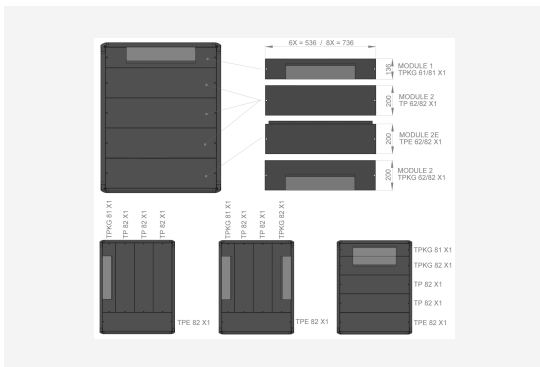

TP/TPE/TPKG ROOF ACCESSORIES S1/F1

TP 62 X1

TP/TPE/TPKG ROOF ACCESSORIES S1/F1

TP 62 X1

NAMN

TP 62 X1

ART. NR

56901

ENUMMER	2500726	PRODUKT EAN	7330701094002
BREDD	600 MM	ETIM	EC000744
DJUP	200 MM	TULL TARIFKOD	94039910
FÄRG	BEIGE		
URSPRUNGLAND	SWEDEN		

Teknisk information och certifikat

- The roofsolution of F1 / S1 is fully modular.
- Cable entrance can be position at any location.
- The TP 62/82 plates can be exchanged to any TP accessory plate (Cable entrance plate TPKG 62/82, Ventilated plate VP 62/82 or Fan package FPM 62/82).
- Surface treatment, textured Enoc System beige.