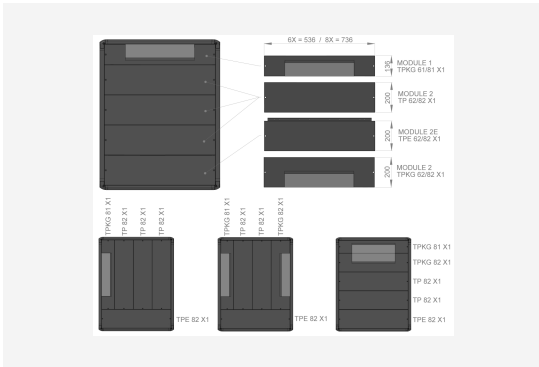

TP/TPE/TPKG ROOF ACCESSORIES S1/F1

TPKG 61 X1

TP/TPE/TPKG ROOF ACCESSORIES S1/F1

# TPKG 61 X1

NAMN

TPKG 61 X1

ART. NR

56903

ENUMMER	<b>2500730</b>	PRODUKT EAN	<b>7330701094026</b>
BREDD	<b>600 MM</b>	ETIM	<b>EC000744</b>
DJUP	<b>136 MM</b>	TULL TARIFKOD	<b>94039910</b>
FÄRG	<b>BEIGE</b>		
URSPRUNGLAND	<b>SWEDEN</b>		

## Teknisk information och certifikat

---

- The roofsolution of F1 / S1 is fully modular.
- Cable entrance can be position at any location.
- The TP 62/82 plates can be exchanged to any TP accessory plate (Cable entrance plate TPKG 62/82, Ventilated plate VP 62/82 or Fan package FPM 62/82).
- Surface treatment, textured Enoc System beige.