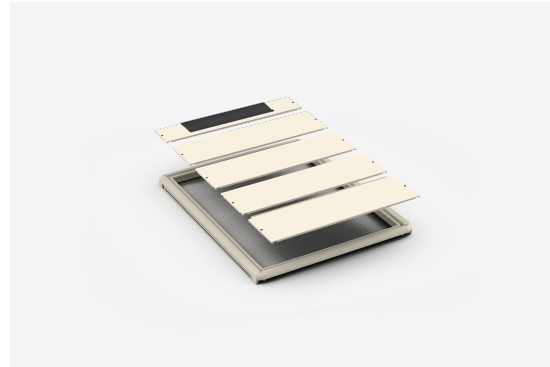

TP/TPE/TPKG ROOF ACCESSORIES S1/F1

TPKG 62 X1

TP/TPE/TPKG ROOF ACCESSORIES S1/F1

TPKG 62 X1

NAMN

TPKG 62 X1

ART. NR

56904

ENUMMER	2500731	PRODUKT EAN	7330701094033
BREDD	600 MM	ETIM	EC000744
DJUP	200 MM	TULL TARIFKOD	94039910
FÄRG	BEIGE		
URSPRUNGLAND	SWEDEN		

Teknisk information och certifikat

- The roofsolution of F1 / S1 is fully modular.
- Cable entrance can be position at any location.
- The TP 62/82 plates can be exchanged to any TP accessory plate (Cable entrance plate TPKG 62/82, Ventilated plate VP 62/82 or Fan package FPM 62/82).
- Surface treatment;textured Enoc System beige.