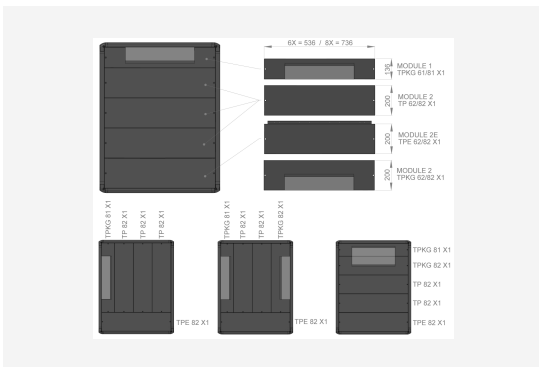

TP/TPE/TPKG ROOF ACCESSORIES S1/F1

TPKG 62 X1

TP/TPE/TPKG ROOF ACCESSORIES S1/F1

TPKG 62 X1

NAMN

TPKG 62 X1

ART. NR

56904

ENUMMER	2500731	PRODUKT EAN	7330701094033
BREDD	600 MM	ETIM	EC000744
DJUP	200 MM	TULL TARIFKOD	94039910
FÄRG	BEIGE		
URSPRUNGLAND	SWEDEN		

Teknisk information och certifikat

- The roofsolution of F1 / S1 is fully modular.
- Cable entrance can be position at any location.
- The TP 62/82 plates can be exchanged to any TP accessory plate (Cable entrance plate TPKG 62/82, Ventilated plate VP 62/82 or Fan package FPM 62/82).
- Surface treatment;textured Enoc System beige.