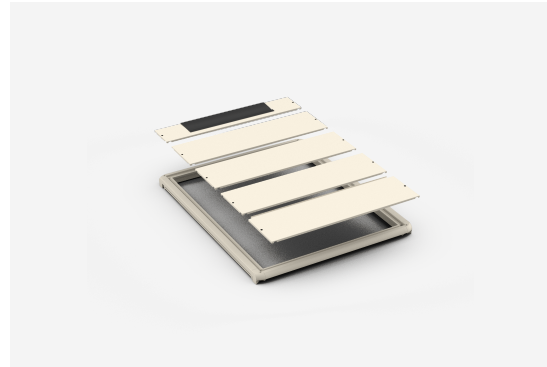

TP/TPE/TPKG ROOF ACCESSORIES S1/F1

TP 82 X1

TP/TPE/TPKG ROOF ACCESSORIES S1/F1

TP 82 X1

NAMN

TP 82 X1

ART. NR

56906

ENUMMER	2500727	PRODUKT EAN	7330701094057
BREDD	800 MM	ETIM	EC000744
DJUP	200 MM	TULL TARIFKOD	94039910
FÄRG	BEIGE		
URSPRUNGLAND	SWEDEN		

Teknisk information och certifikat

- The roofsolution of F1 / S1 is fully modular.
- Cable entrance can be position at any location.
- The TP 62/82 plates can be exchanged to any TP accessory plate (Cable entrance plate TPKG 62/82, Ventilated plate VP 62/82 or Fan package FPM 62/82).
- Surface treatment, textured Enoc System beige.