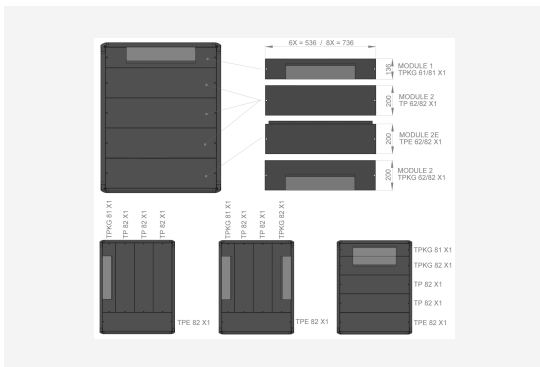

TP/TPE/TPKG ROOF ACCESSORIES S1/F1

TP 82 X1

TP/TPE/TPKG ROOF ACCESSORIES S1/F1

TP 82 X1

NAMN

TP 82 X1

ART. NR

56906

ENUMMER	2500727	PRODUKT EAN	7330701094057
BREDD	800 MM	ETIM	EC000744
DJUP	200 MM	TULL TARIFKOD	94039910
FÄRG	BEIGE		
URSPRUNGLAND	SWEDEN		

Teknisk information och certifikat

- The roofsolution of F1 / S1 is fully modular.
- Cable entrance can be position at any location.
- The TP 62/82 plates can be exchanged to any TP accessory plate (Cable entrance plate TPKG 62/82, Ventilated plate VP 62/82 or Fan package FPM 62/82).
- Surface treatment, textured Enoc System beige.