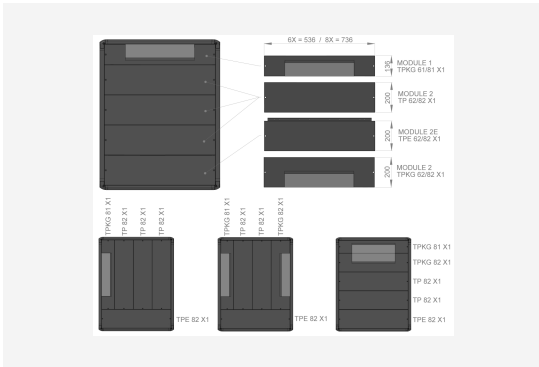

TP/TPE/TPKG ROOF ACCESSORIES S1/F1

TPE 82 X1

TP/TPE/TPKG ROOF ACCESSORIES S1/F1

TPE 82 X1

NAMN
ART. NR

TPE 82 X1
56907

ENUMMER	2500729	PRODUKT EAN	7330701094064
BREDD	800 MM	ETIM	EC000744
DJUP	200 MM	TULL TARIFKOD	94039910
FÄRG	BEIGE		
URSPRUNGLAND	SWEDEN		

Teknisk information och certifikat

- The roofsolution of F1 / S1 is fully modular.
- Cable entrance can be position at any location.
- The TP 62/82 plates can be exchanged to any TP accessory plate (Cable entrance plate TPKG 62/82, Ventilated plate VP 62/82 or Fan package FPM 62/82).
- Surface treatment;textured Enoc System beige.