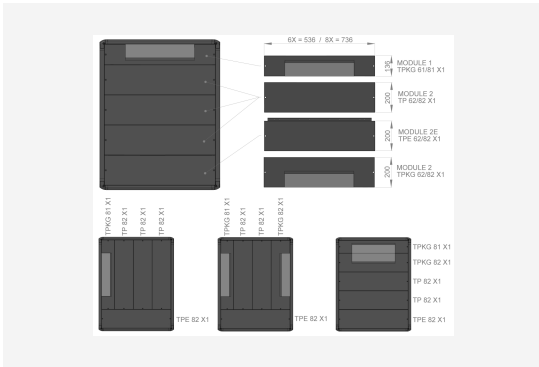

TP/TPE/TPKG ROOF ACCESSORIES S1/F1

TPKG 81 X1

TP/TPE/TPKG ROOF ACCESSORIES S1/F1

TPKG 81 X1

NAMN

TPKG 81 X1

ART. NR

56908

ENUMMER	2500732	PRODUKT EAN	7330701094071
BREDD	800 MM	ETIM	EC000744
DJUP	136 MM	TULL TARIFKOD	94039910
FÄRG	BEIGE		
URSPRUNGLAND	SWEDEN		

Teknisk information och certifikat

- The roofsolution of F1 / S1 is fully modular.
- Cable entrance can be position at any location.
- The TP 62/82 plates can be exchanged to any TP accessory plate (Cable entrance plate TPKG 62/82, Ventilated plate VP 62/82 or Fan package FPM 62/82).
- Surface treatment;textured Enoc System beige.