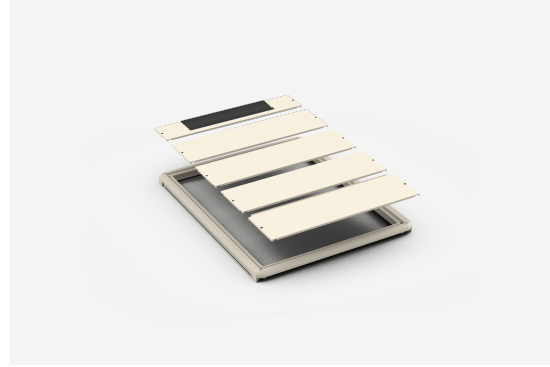

TP/TPE/TPKG ROOF ACCESSORIES S1/F1

TPKG 81 X1

TP/TPE/TPKG ROOF ACCESSORIES S1/F1

TPKG 81 X1

NAMN

TPKG 81 X1

ART. NR

56908

ENUMMER	2500732	PRODUKT EAN	7330701094071
BREDD	800 MM	ETIM	EC000744
DJUP	136 MM	TULL TARIFKOD	94039910
FÄRG	BEIGE		
URSPRUNGLAND	SWEDEN		

Teknisk information och certifikat

- The roofsolution of F1 / S1 is fully modular.
- Cable entrance can be position at any location.
- The TP 62/82 plates can be exchanged to any TP accessory plate (Cable entrance plate TPKG 62/82, Ventilated plate VP 62/82 or Fan package FPM 62/82).
- Surface treatment;textured Enoc System beige.