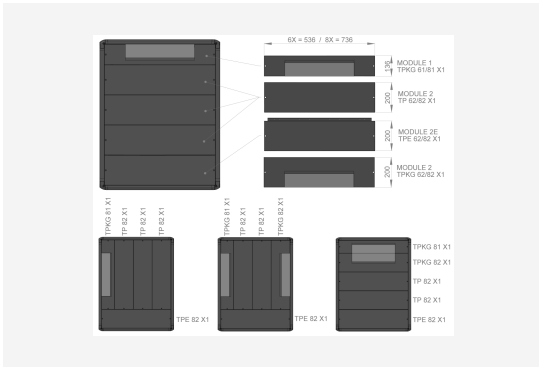

TP/TPE/TPKG ROOF ACCESSORIES S1/F1

TPKG 82 X1

TP/TPE/TPKG ROOF ACCESSORIES S1/F1

TPKG 82 X1

NAMN
ART. NR

TPKG 82 X1
56909

ENUMMER	2500733	PRODUKT EAN	7330701094088
BREDD	800 MM	ETIM	EC000744
DJUP	200 MM	TULL TARIFKOD	94039910
FÄRG	BEIGE		
URSPRUNGLAND	SWEDEN		

Teknisk information och certifikat

- The roofsolution of F1 / S1 is fully modular.
- Cable entrance can be position at any location.
- The TP 62/82 plates can be exchanged to any TP accessory plate (Cable entrance plate TPKG 62/82, Ventilated plate VP 62/82 or Fan package FPM 62/82).
- Surface treatment, textured Enoc System beige.