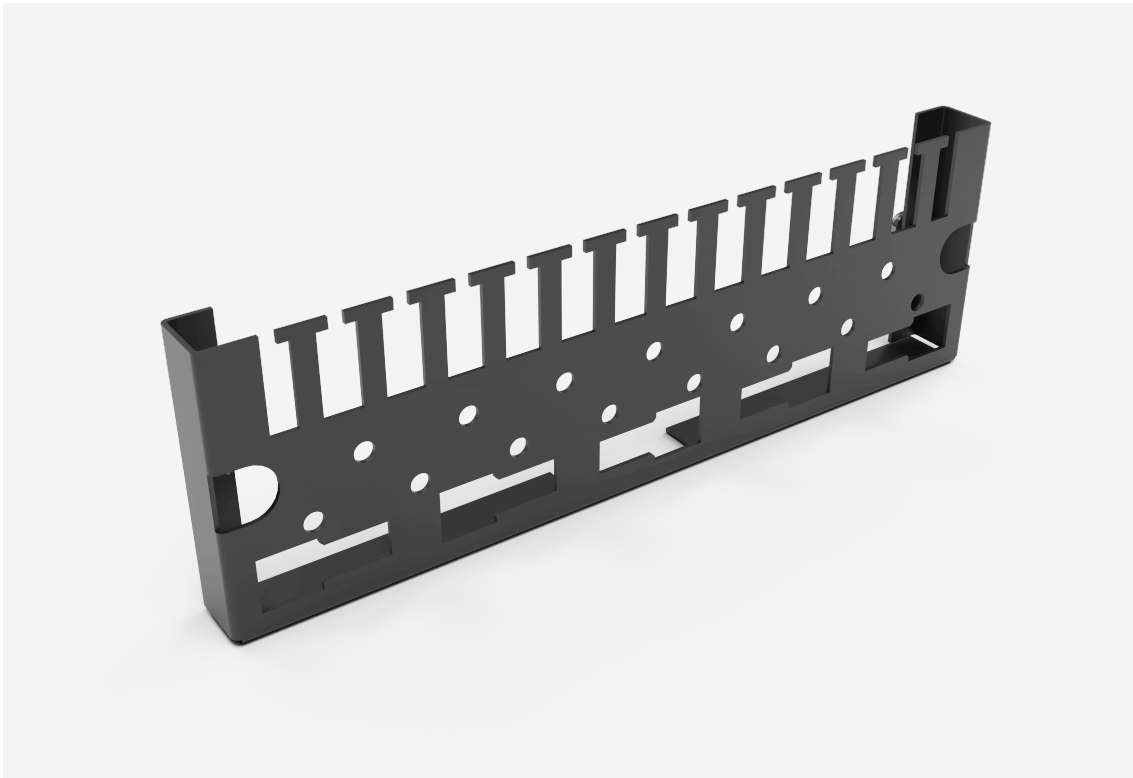

RCM CABLE MANAGER

RCM 274-S

RCM CABLE MANAGER

RCM 274-S

NAMN	RCM 274-S	PRODUKT EAN	7330701106040
ART. NR	58354	TULL TARIFKOD	94039910
ENUMMER	2503845		
BREDD	241 MM		
DJUP	19 MM		
HÖJD	75 MM		
FÄRG	TIEFSCHWARZ RAL 9005		
URSPRUNGLAND	SWEDEN		

Teknisk information och certifikat

- Accessory for RCT
- RCM 74/137 fit RCT 74 and RCT 137
- RCM 274 fits RCT 274
- Cable manager to stripe cables
- Possible to add RSP or KBP rings
- Can be mounted both inside of RCT and on the back side
- Width 104 mm/241 mm
- Depth 19 mm
- Height 75 mm
- All fixing material included
- Manufactured in steel sheet
- Surface treatment, black structured paint RAL 9005